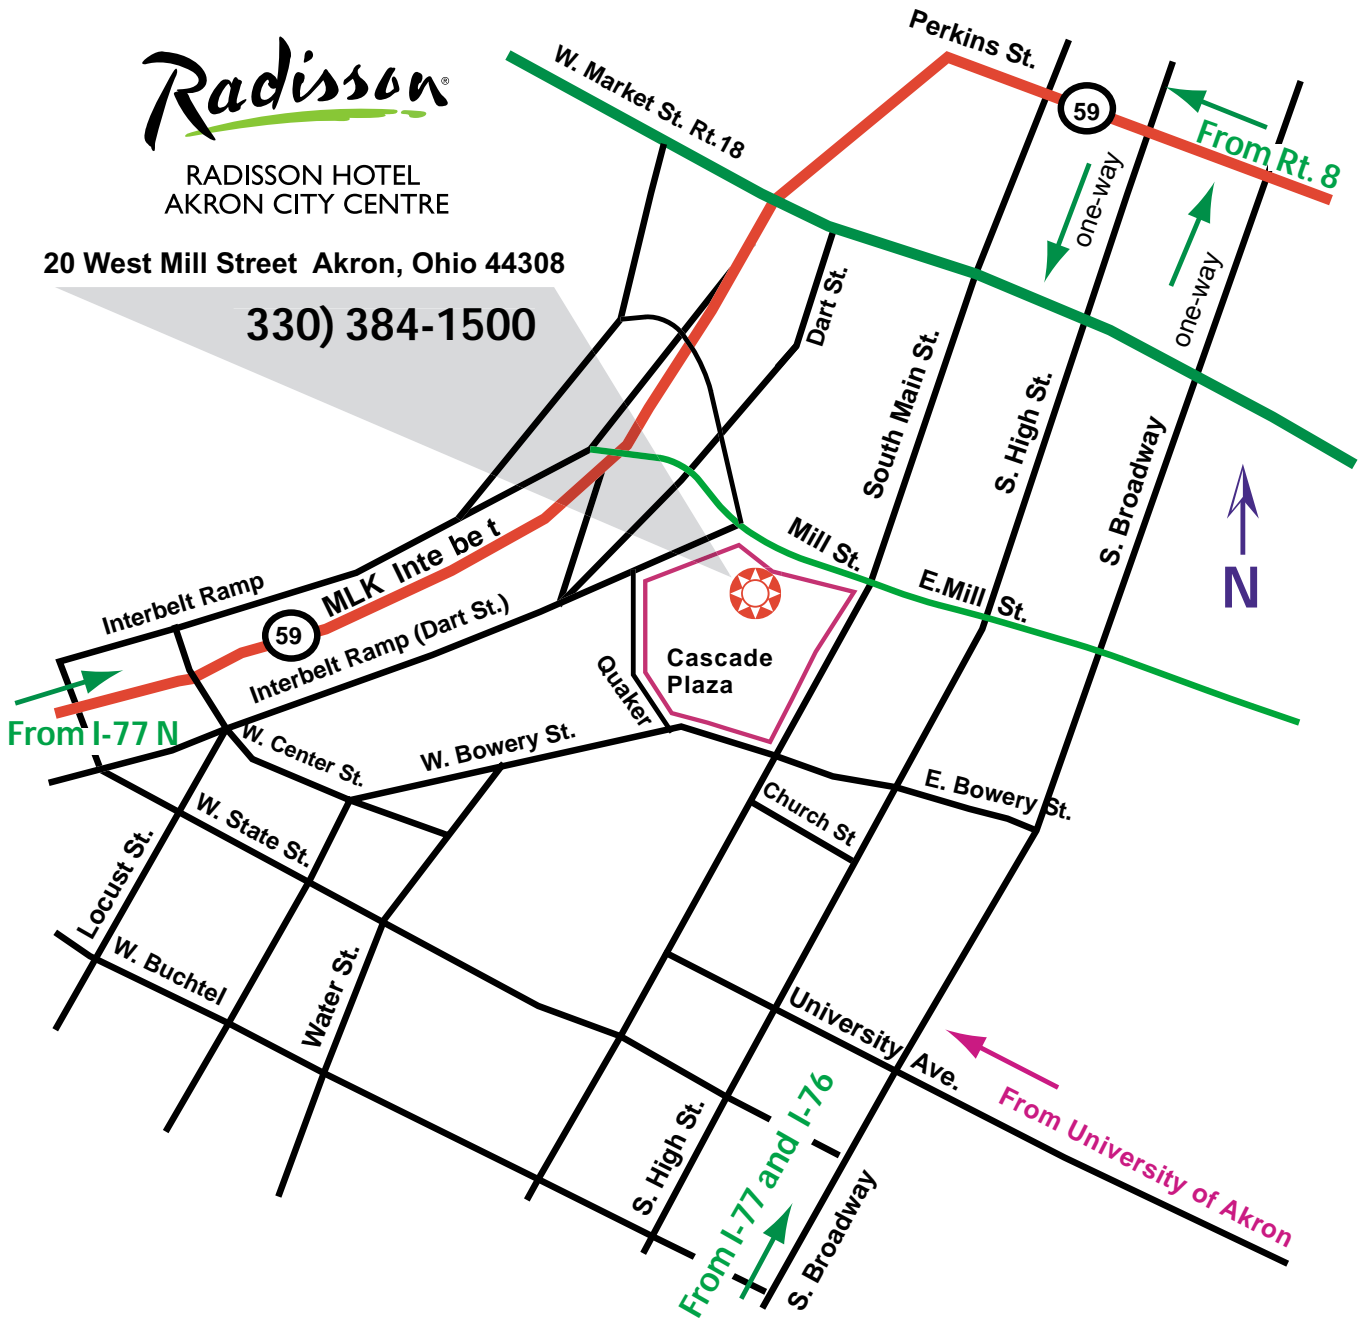

### **From Downtown Cleveland**

1-77 South to Exit 21C: Route 59 East (also called the Martin Luther King Jr . Freeway). Follow signs for Cascade Parking/W. Market Street Exit. Turn right onto Mill Street, Turn right into parking garage just beyond the hotel entrance.

### **From Cleveland-Hopkins Airport**

Follow 1-480 East to 1-77 South to Exit 21C: Route 59 East (also called the Martin Luther King Jr. Freeway). Follow signs for Cascade Parking/W. Market Street Exit. Turn right off of exit ramp onto Mill Street. Turn right into parking garage just beyond the hotel entrance.

---

Print Friendly Document -This map has been optimized for printing.  
It will not look good on your computer screen.

## Downtown Akron Map

RADISSON HOTEL  
AKRON CITY CENTRE

20 West Mill Street Akron, Ohio 44308

330) 384-1500

[Back](#)

[Downtown Map](#)

[Regional Map](#)

[Directions](#)